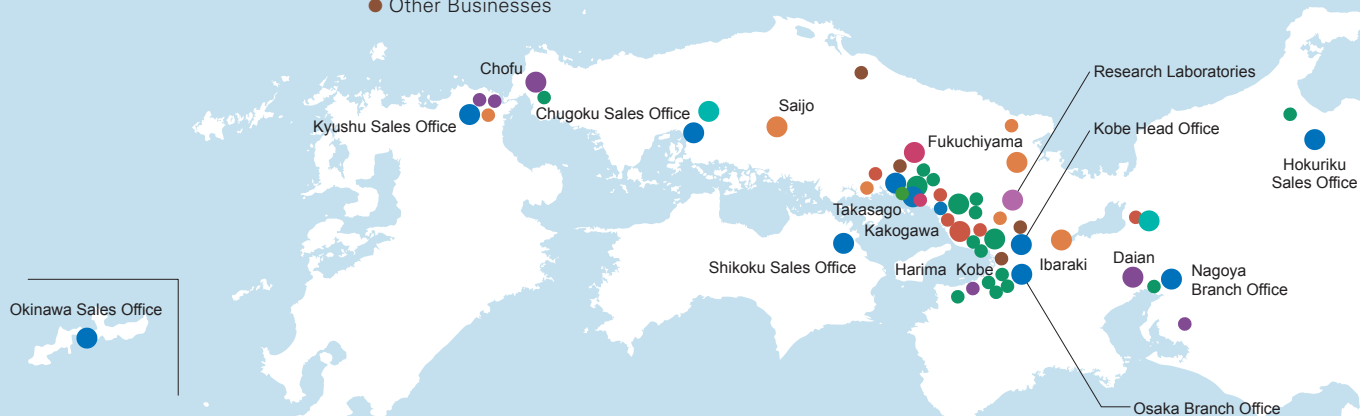

Main Operating Locations in Japan

(As of June 26, 2013)

Kobe Steel, Ltd.

- Iron & Steel
- Welding
- Aluminum & Copper
- Machinery
- Engineering
- Head Offices, Branch Offices and Sales Offices
- Research Laboratories

Group Companies by Business Segment

- Iron & Steel
- Welding
- Aluminum & Copper
- Machinery
- Engineering
- Kobelco Eco-Solutions
- Kobelco Construction Machinery
- Kobelco Cranes
- Other Businesses

Kobe Steel, Ltd.

- **Iron & Steel**
  - Kakogawa Works -Kakogawa, Hyogo Prefecture
  - Research & Development Laboratory -Kakogawa, Hyogo Prefecture
  - Kobe Works -Kobe, Hyogo Prefecture
- **Welding**
  - Fujisawa Plant -Fujisawa, Kanagawa Prefecture
  - Ibaraki Plant -Ibaraki, Osaka Prefecture
  - Saijo Plant -Higashi-Hiroshima, Hiroshima Prefecture
  - Fukuchiyama Plant -Fukuchiyama, Kyoto Prefecture
- **Aluminum & Copper**
  - Moka Plant -Moka, Tochigi Prefecture
  - Chofu Works -Shimonoseki, Yamaguchi Prefecture
  - Daian Plant -Inabe, Mie Prefecture
- **Machinery**
  - Harima Plant -Kako-gun, Hyogo Prefecture

● Head Offices, Branch Offices and Sales Offices

- Kobe Head Office -Kobe, Hyogo Prefecture
- Tokyo Head Office -Shinagawa-ku, Tokyo
- Osaka Branch Office -Osaka, Osaka Prefecture
- Nagoya Branch Office -Nagoya, Aichi Prefecture
- Hokkaido Sales Office -Sapporo, Hokkaido
- Tohoku Sales Office -Sendai, Miyagi Prefecture
- Niigata Sales Office -Niigata, Niigata Prefecture
- Hokuriku Sales Office -Toyama, Toyama Prefecture
- Shikoku Sales Office -Takamatsu, Kagawa Prefecture
- Chugoku Sales Office -Hiroshima, Hiroshima Prefecture
- Kyushu Sales Office -Fukuoka, Fukuoka Prefecture
- Okinawa Sales Office -Naha, Okinawa Prefecture
- Takasago Works -Takasago, Hyogo Prefecture

● Research Laboratories

- Kobe Corporate Research Laboratories -Kobe, Hyogo Prefecture