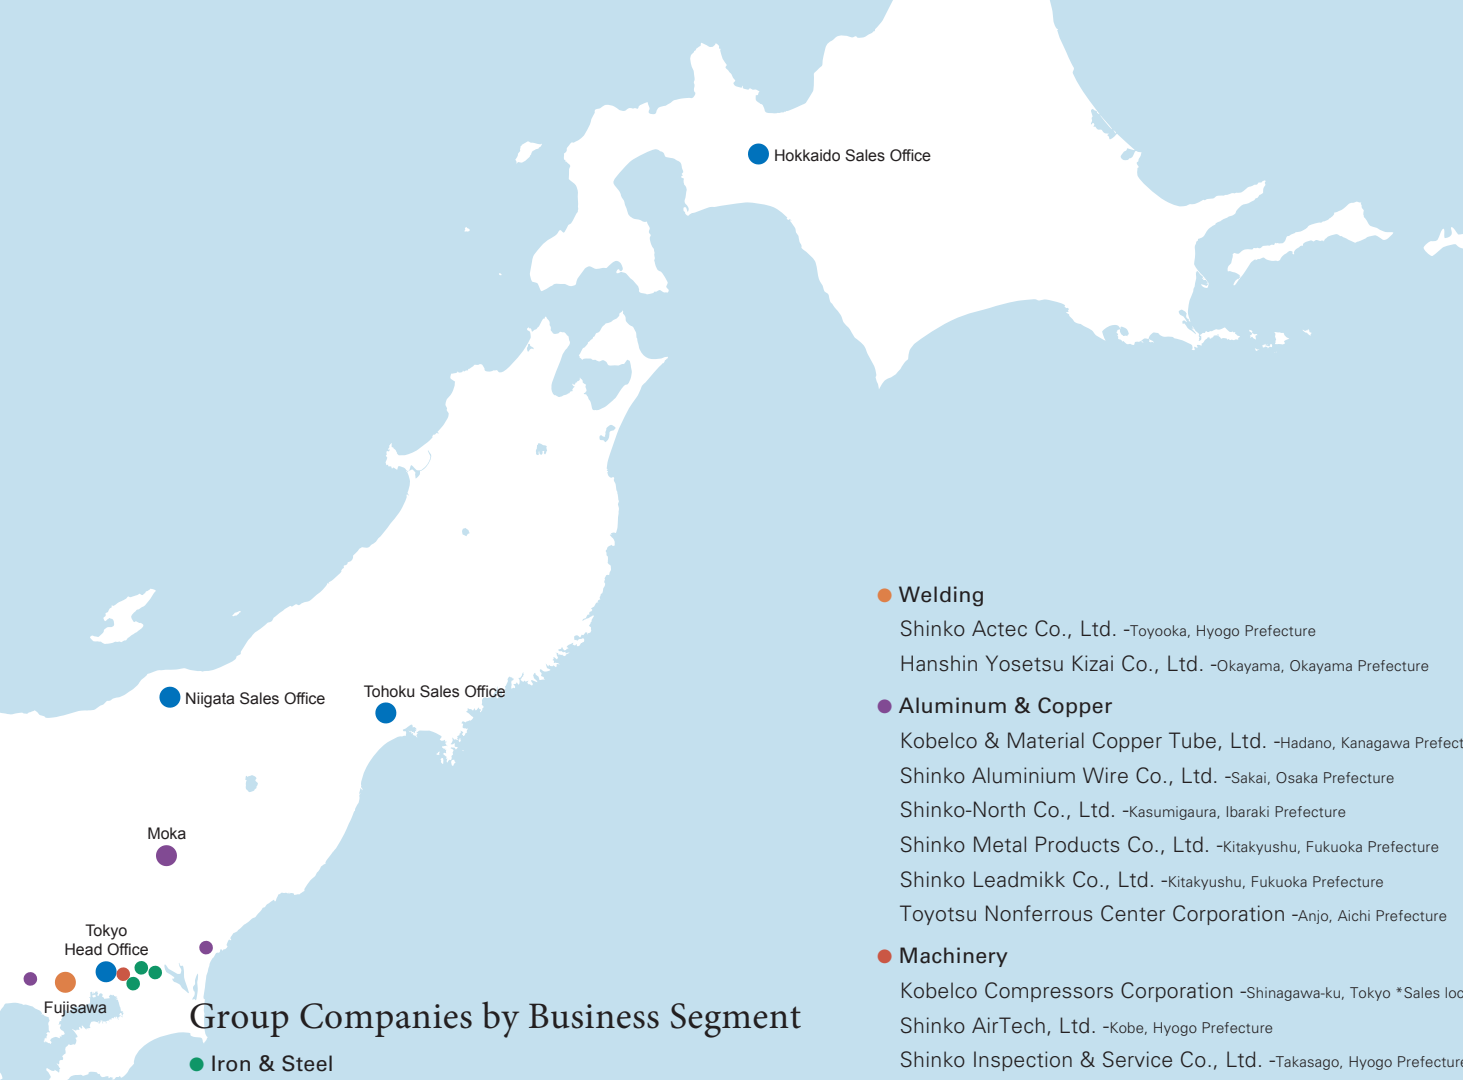

# Main Operating Locations in Japan

(As of June 26, 2013)

### ● Research Laboratories

- Kobe Corporate Research Laboratories -Kobe, Hyogo Prefecture

Kakogawa Works

Kobe Works

Fujisawa Plant

Moka Plant

Chofu Works

Takasago Works

## Group Companies by Business Segment

### ● Kobelco Cranes

- Kobelco Cranes Co., Ltd. -Akashi, Hyogo Prefecture