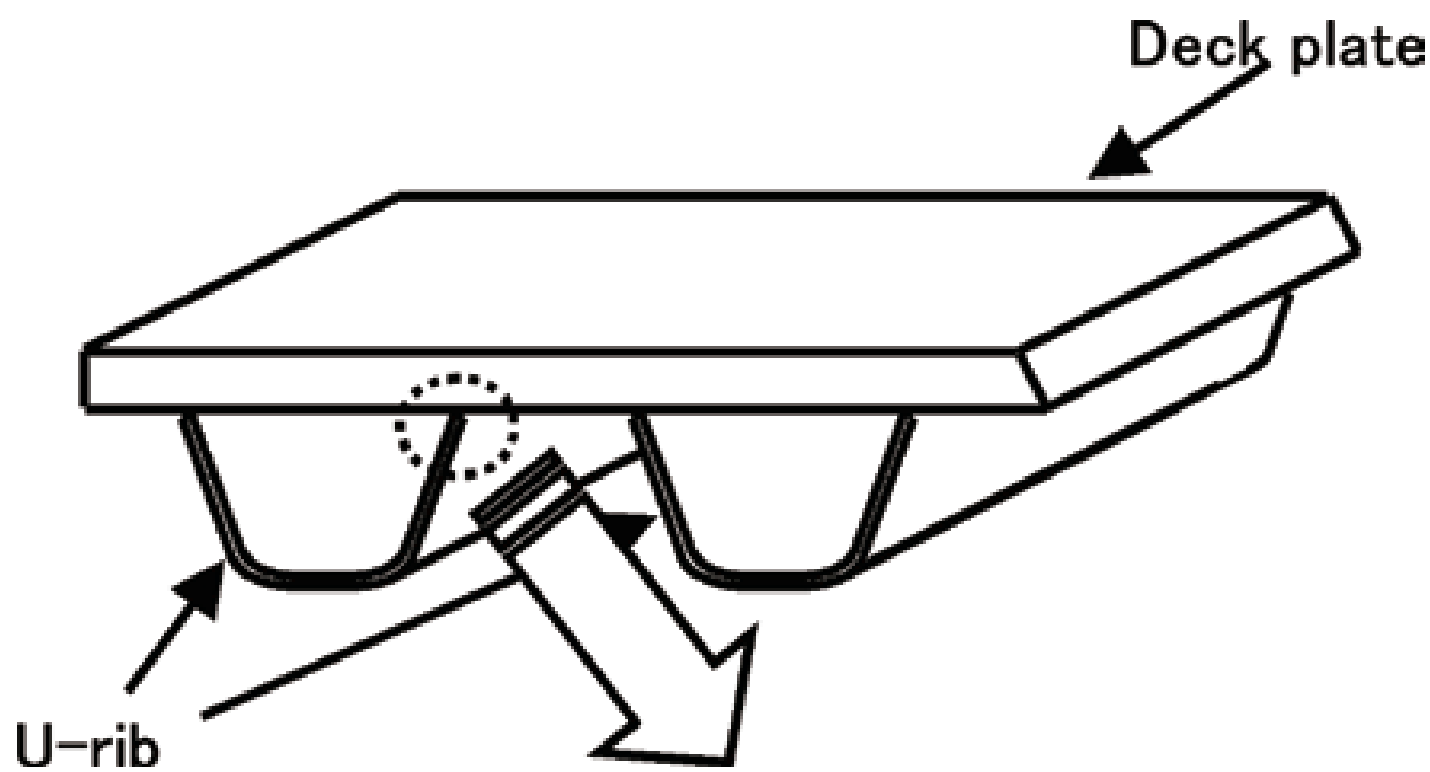

Welding Consumables for Bridges

Carquinez Bridge (USA)
picture:courtesy IHI corporation Aichi Works

FAMILIARC
MX-200(1.4mm φ)

Welding consumables for mild steel and high tensile strength steel

Steel Type (JIS)	SMAW	FCAW	GMAW	SAW	
	All position	All position	All position	Butt-Flat fillet	One-side
	Flat and horizontal fillet	Flat and horizontal fillet	Flat and horizontal fillet	Flat and horizontal fillet	
SM400	FAMILIARC LB-26 (for mild steel)	FAMILIARC DW-100	FAMILIARC MG-50	FAMILIARC FAMILIARC US-36/ MF-38	FAMILIARC FAMILIARC US-36/ MF-38/ FAMILIARC FAMILIARC RR-2/FA-B1
SM490	FAMILIARC LB-52 FAMILIARC LT-B50 FAMILIARC LT-B52A	FAMILIARC FAMILIARC MX-200/ MX-210	—	FAMILIARC FAMILIARC US-36/ MF-53	—
SM570	TRUSTARC LB-62 —	TRUSTARC DW-60 TRUSTARC MX-60	TRUSTARC MG-60 —	TRUSTARC FAMILIARC US-49/ MF-38 TRUSTARC TRUSTARC US-49/ MF-63	—

Welding consumables for weather proof steel

Steel Type JIS/ASTM	SMAW	FCAW	GMAW	SAW	
	All position	All position	All position	Butt-Flat fillet	One-side
	Flat and horizontal fillet	Flat and horizontal fillet	Flat and horizontal fillet	Flat and horizontal fillet	
SMA400P	FAMILIARC TB-W52B	FAMILIARC DW-50W	FAMILIARC MG-W50TB	FAMILIARC FAMILIARC US-W52B/ MF-38	FAMILIARC FAMILIARC US-W52B/ MF-38/ FAMILIARC FAMILIARC RR-2/FA-B1
SMA490P	FAMILIARC LB-W52B				
SMA400W	—	FAMILIARC MX-50W	FAMILIARC MG-W50B	FAMILIARC FAMILIARC US-W52B/ MF-53	
SMA490W					
SMA570P	FAMILIARC LB-W62G	FAMILIARC DW-60W	—	FAMILIARC FAMILIARC US-W62B/ MF-38	
SMA570W	—	FAMILIARC MX-60W	FAMILIARC MG-W588	FAMILIARC TRUSTARC US-W62B/ MF-63	—
A709Gr.36	FAMILIARC LB-W52B	FAMILIARC DW-50W	FAMILIARC MG-W50TB	FAMILIARC FAMILIARC US-W52B/ MF-38	—
A588	FAMILIARC LB-W588	FAMILIARC DW-588	FAMILIARC MG-W588	—	—

One-side SAW FABprocess